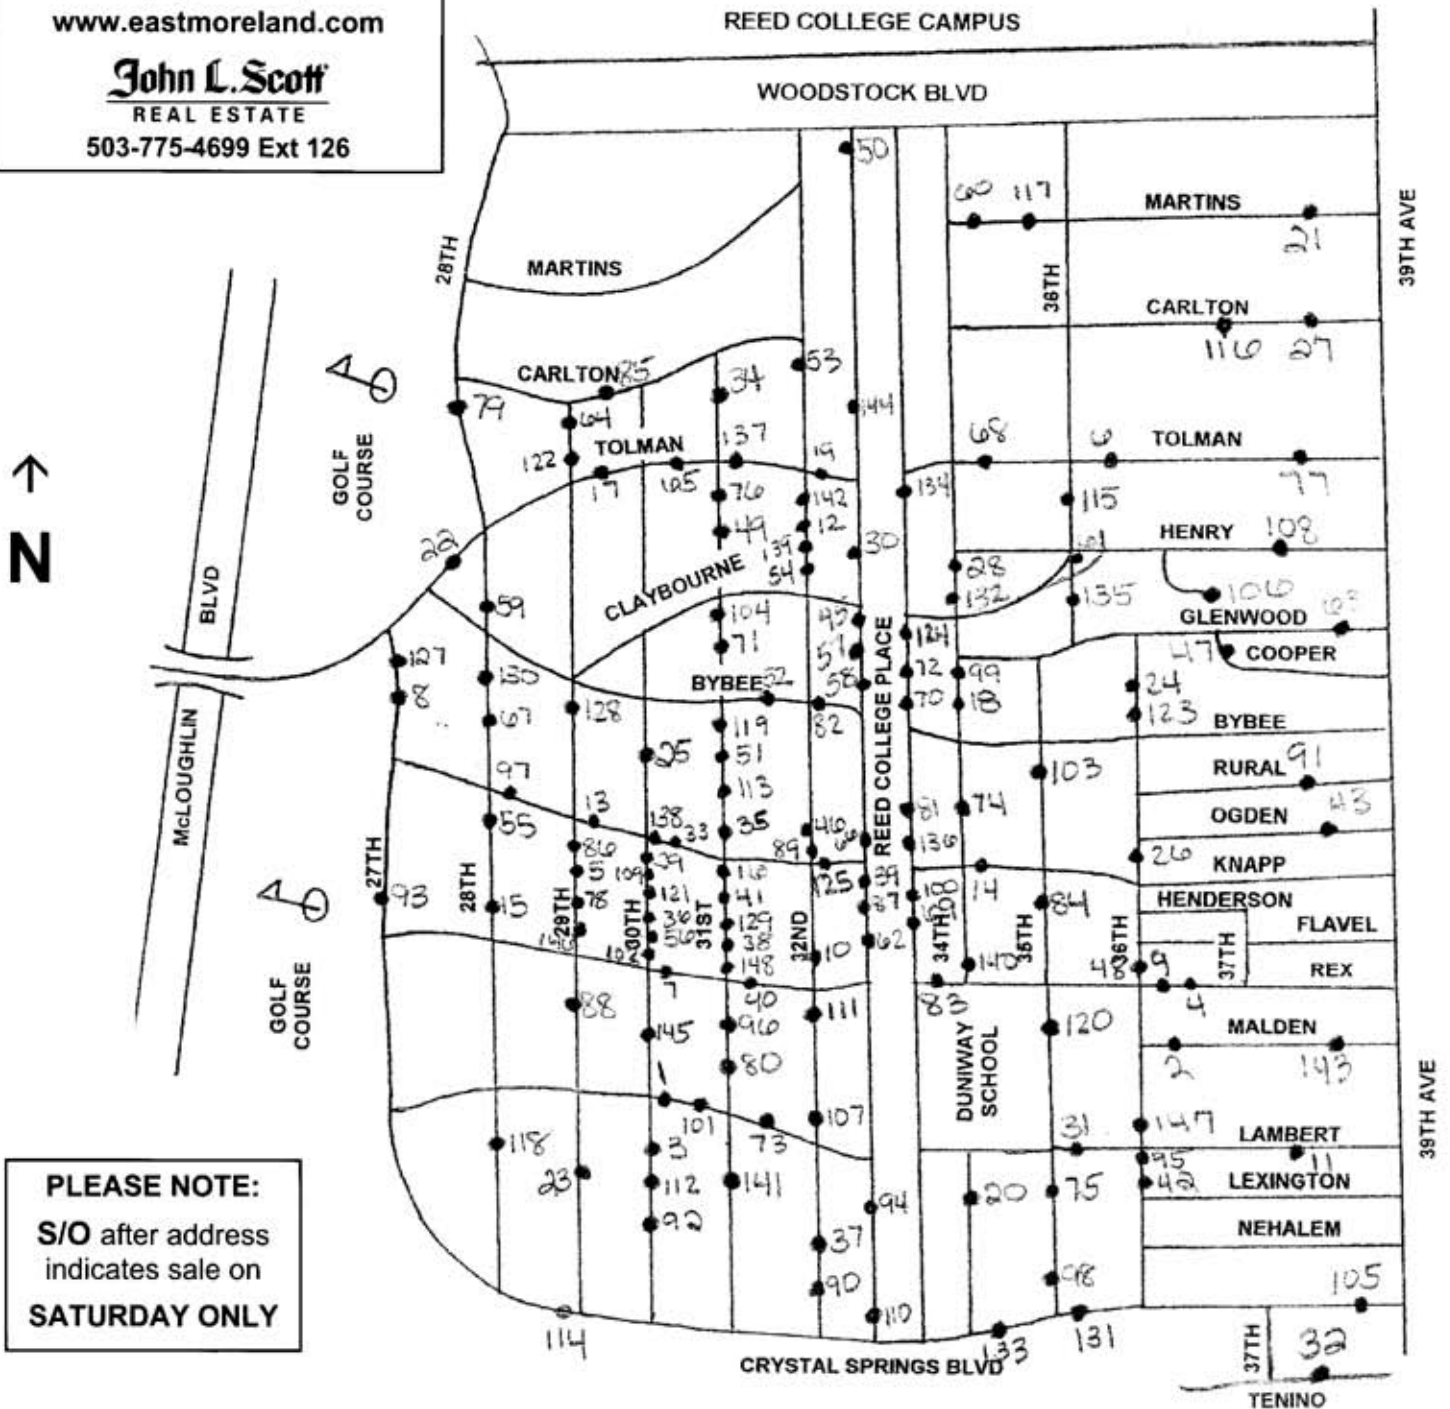

The 22nd Annual Eastmoreland Garage

Sponsored by the Eastmoreland Neighborhood Association

• June 23, 2006: 8 am - 5 pm (Sat.)

• June 24, 2006: 10 am - 4 pm (Sun.)

 Indicates Food/Beverages

Numbers & Dots on Map Indicating Address Location are Approximate

4 Porta Potties: Located at Duniway School ~ 7700 SE Reed College PI

Our thanks to

Corliss, Joan & Ron Rogers

for compiling & printing the
Garage Sale Participation List
& Map again this year!

www.eastmoreland.com

John L. Scott
REAL ESTATE

503-775-4699 Ext 126

MAP LOCATIONS: (Saturday Only) Eastmoreland Grocery: 36th & Knapp

NOTE: Please do not park in front of store while attending garage sale.
Thank you!

(Saturday & Sunday):

• 6308 SE Reed College PI • 6509 SE 29th • 3009 SE Lambert

PLEASE NOTE:

S/O after address
indicates sale on
SATURDAY ONLY